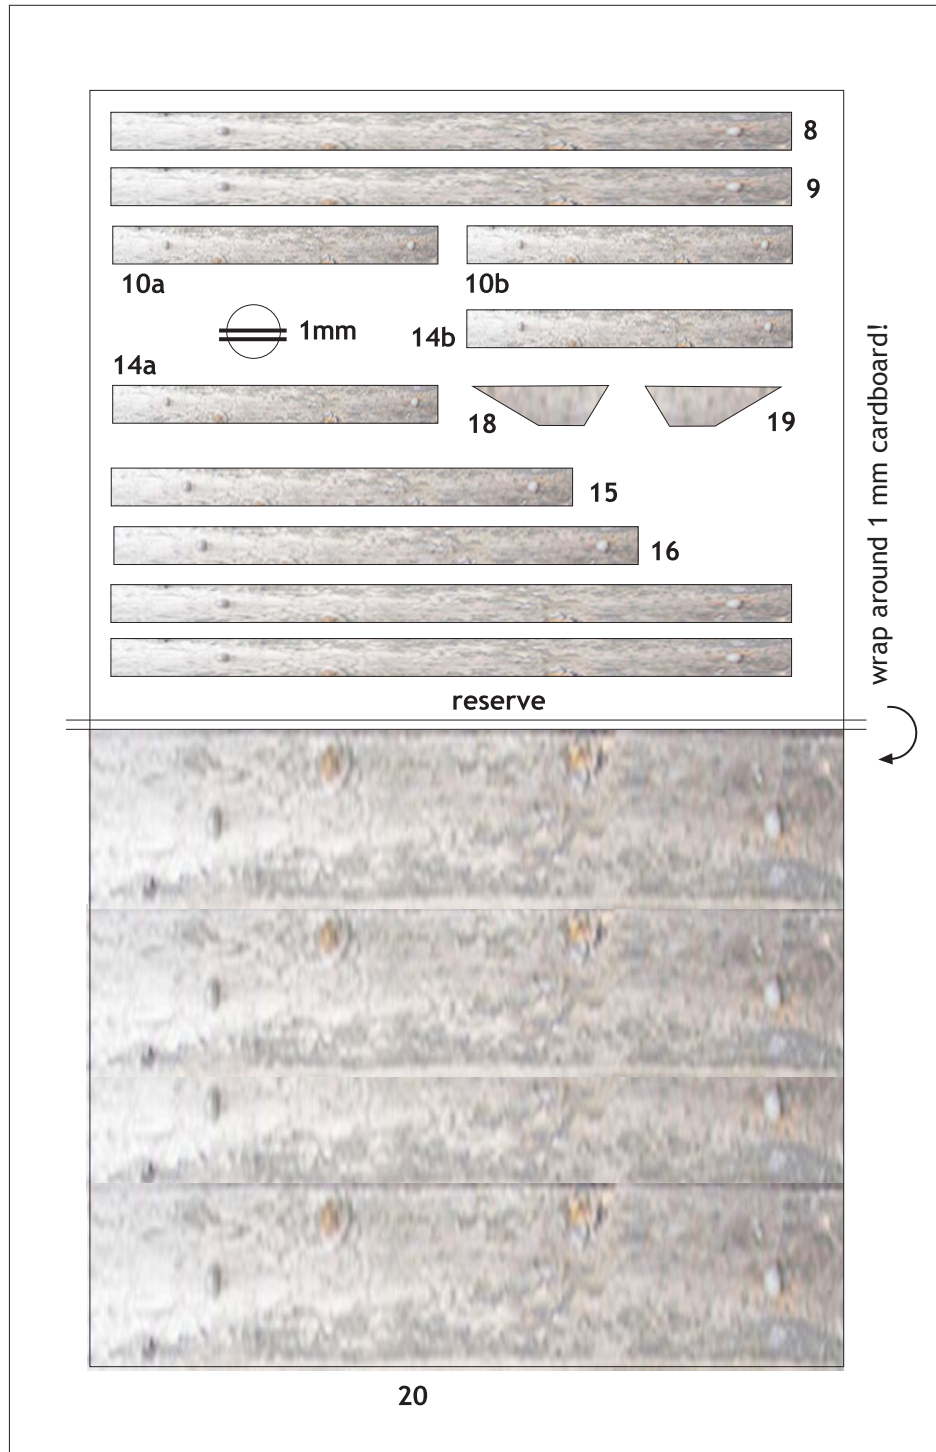

DARLING POINT FERRY WHARF, SYDNEY, AUSTRALIA (SCALE 1: 100). TO BE COMBINED WITH THE SYDNEY FERRY GOLDEN GROVE
 This set is made available as a free download by World of Paperships; any commercial use in whatever form is not allowed.

WORLD OF PAPERSHIPS®

Dutch design cardboardmodels

SYDNEY FERRY GOLDEN GROVE can be ordered through info@worldofpaperships.nl

photo of prototype, may slightly differ from supplied model!

DARLING POINT FERRY WHARF, SYDNEY, AUSTRALIA (SCALE 1: 100). TO BE COMBINED WITH THE SYDNEY FERRY GOLDEN GROVE
This set is made available as a free download by World of Paperships; any commercial use in whatever form is not allowed.

WORLD OF PAPERSHIPS®

Dutch design cardboardmodels

World of Paperships models can be ordered through info@worldofpaperships.nl

gangway railing

DARLING POINT FERRY WHARF, SYDNEY, AUSTRALIA (SCALE 1: 100). TO BE COMBINED WITH THE SYDNEY FERRY GOLDEN GROVE
 This set is made available as a free download by World of Paperships; any commercial use in whatever form is not allowed.