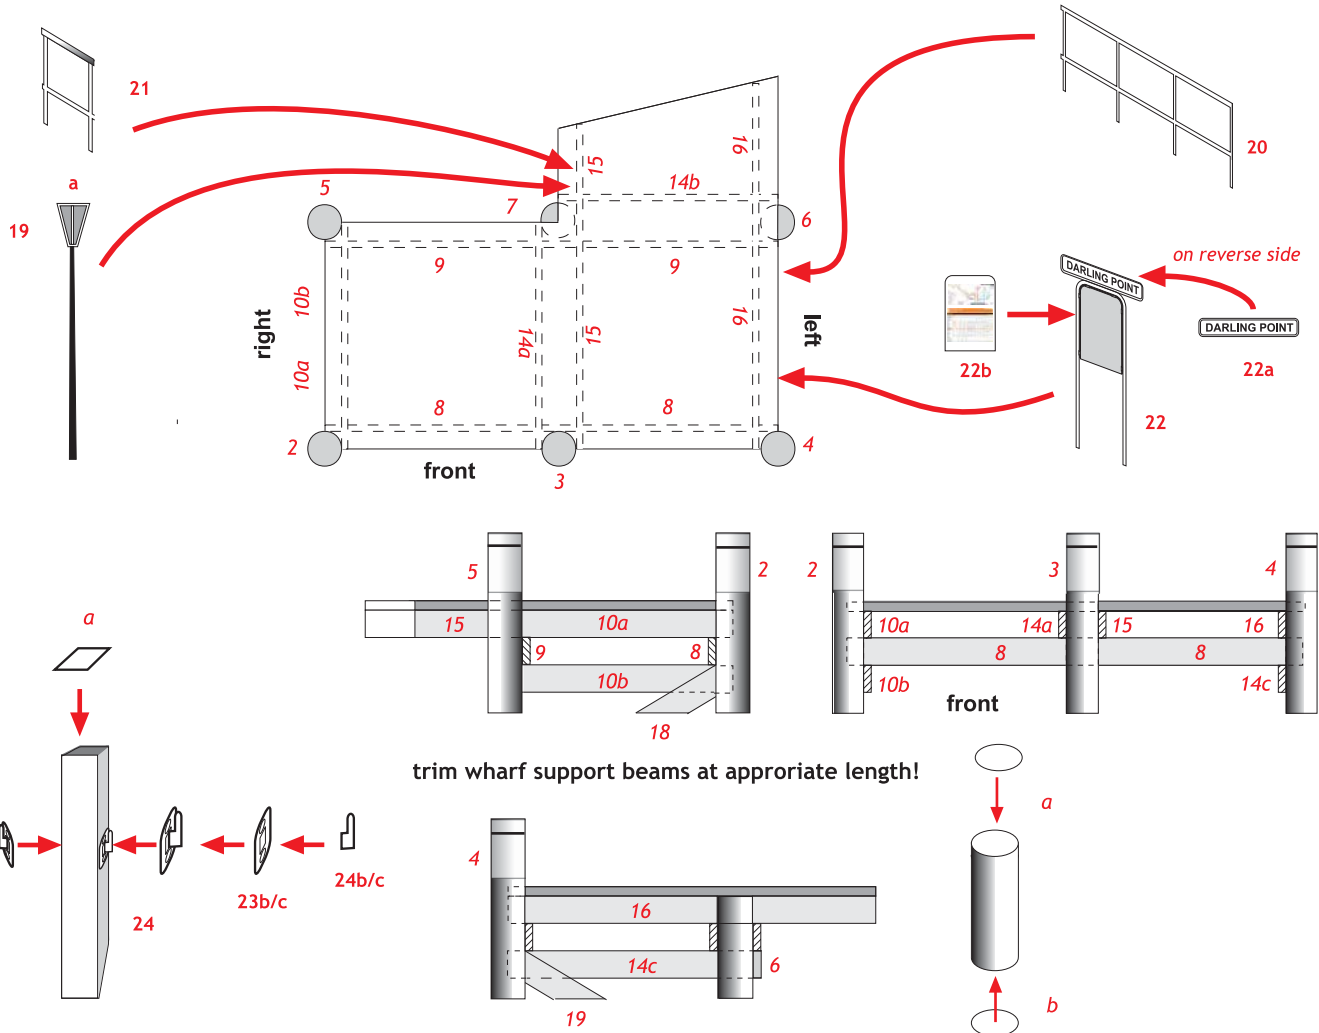

WORLD OF PAPERSHIPS®

Dutch design cardboardmodels

SYDNEY FERRY GOLDEN GROVE can be ordered through info@worldofpaperships.nl

photo of prototype, may slightly differ from supplied model!

DARLING POINT FERRY WHARF, SYDNEY, AUSTRALIA (SCALE 1: 100). TO BE COMBINED WITH THE SYDNEY FERRY GOLDEN GROVE
This set is made available as a free download by World of Paperships; any commercial use in whatever form is not allowed.

WORLD OF PAPERSHIPS®

Dutch design cardboardmodels

World of Paperships models can be ordered through info@worldofpaperships.nl

gangway railing

DARLING POINT FERRY WHARF, SYDNEY, AUSTRALIA (SCALE 1: 100). TO BE COMBINED WITH THE SYDNEY FERRY GOLDEN GROVE
 This set is made available as a free download by World of Paperships; any commercial use in whatever form is not allowed.